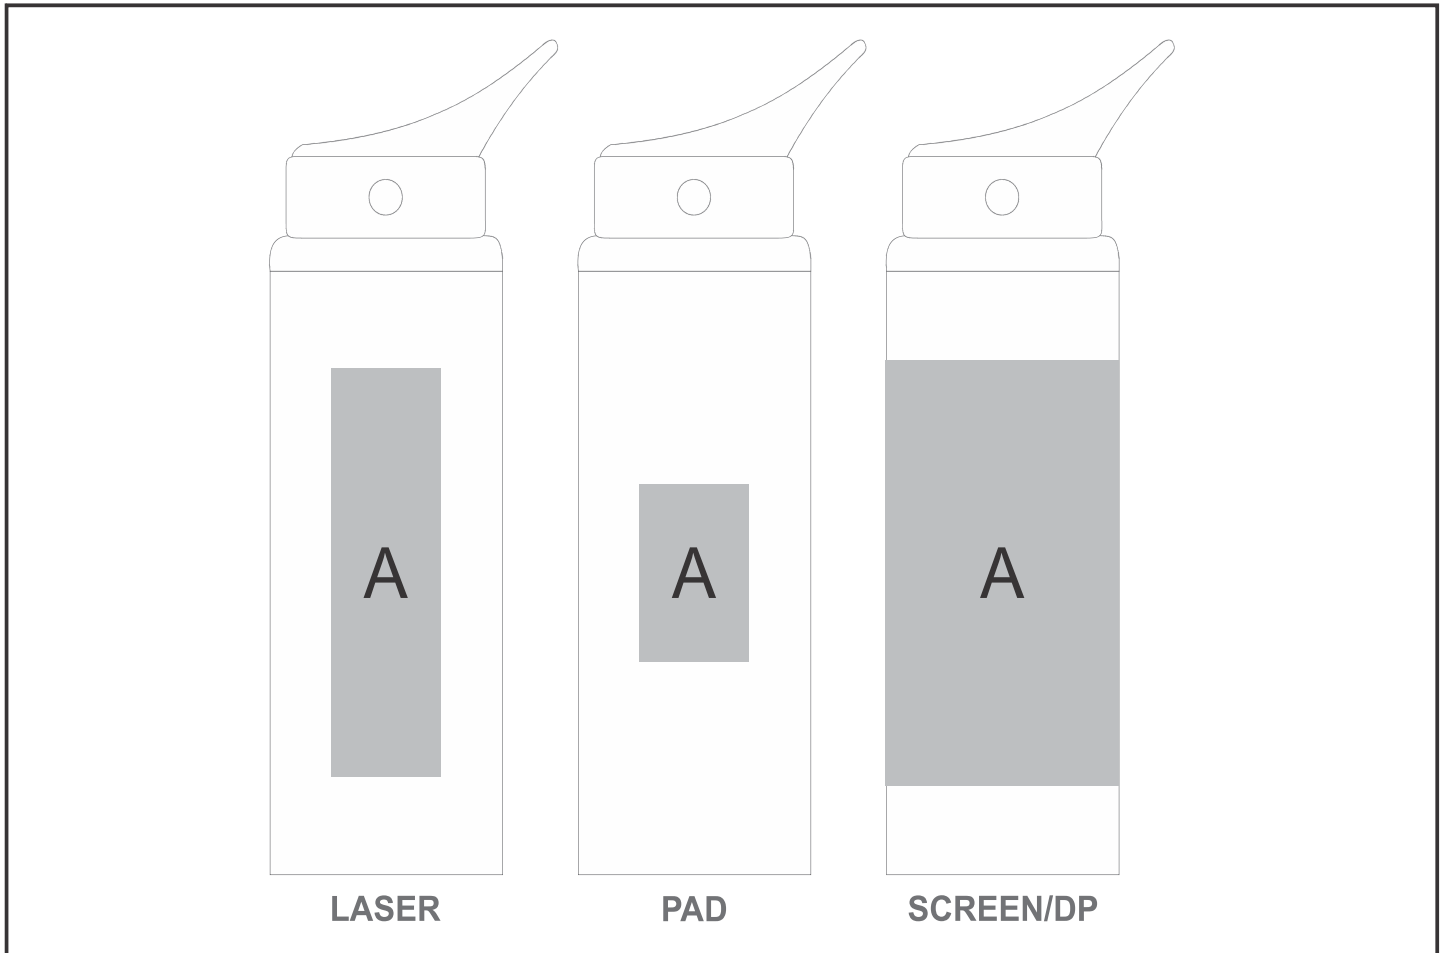

# DW-6711

Altitude Nautilus Aluminium Water Bottle - 700ml

## Need to know:

- No Guarantee the lid will line up with print
- DP-D will not be a full wrap due to the inconsistency of the item
- **Laser Colour:** Silver
- NB: Inclusive Branding is NOT applicable to Items marked as Reduced to Clear.

## Branding Options:

Position	Branding Method (Branding Code)	No. of Colours	Dimension
A	Pad Printing (PC)	4 Colours	33mm wide x 60mm high
A	Screen Wrap (SW)	1 Colour	210mm wide x 120mm high
A	Laser Engraving (LB)	N/A	33mm wide x 115mm high
A	Digital Print Drinkware (DP-C)	Full Colour	100mm wide x 70mm high
A	Digital Print Drinkware (DP-D)	Full Colour	215mm wide x 95mm high